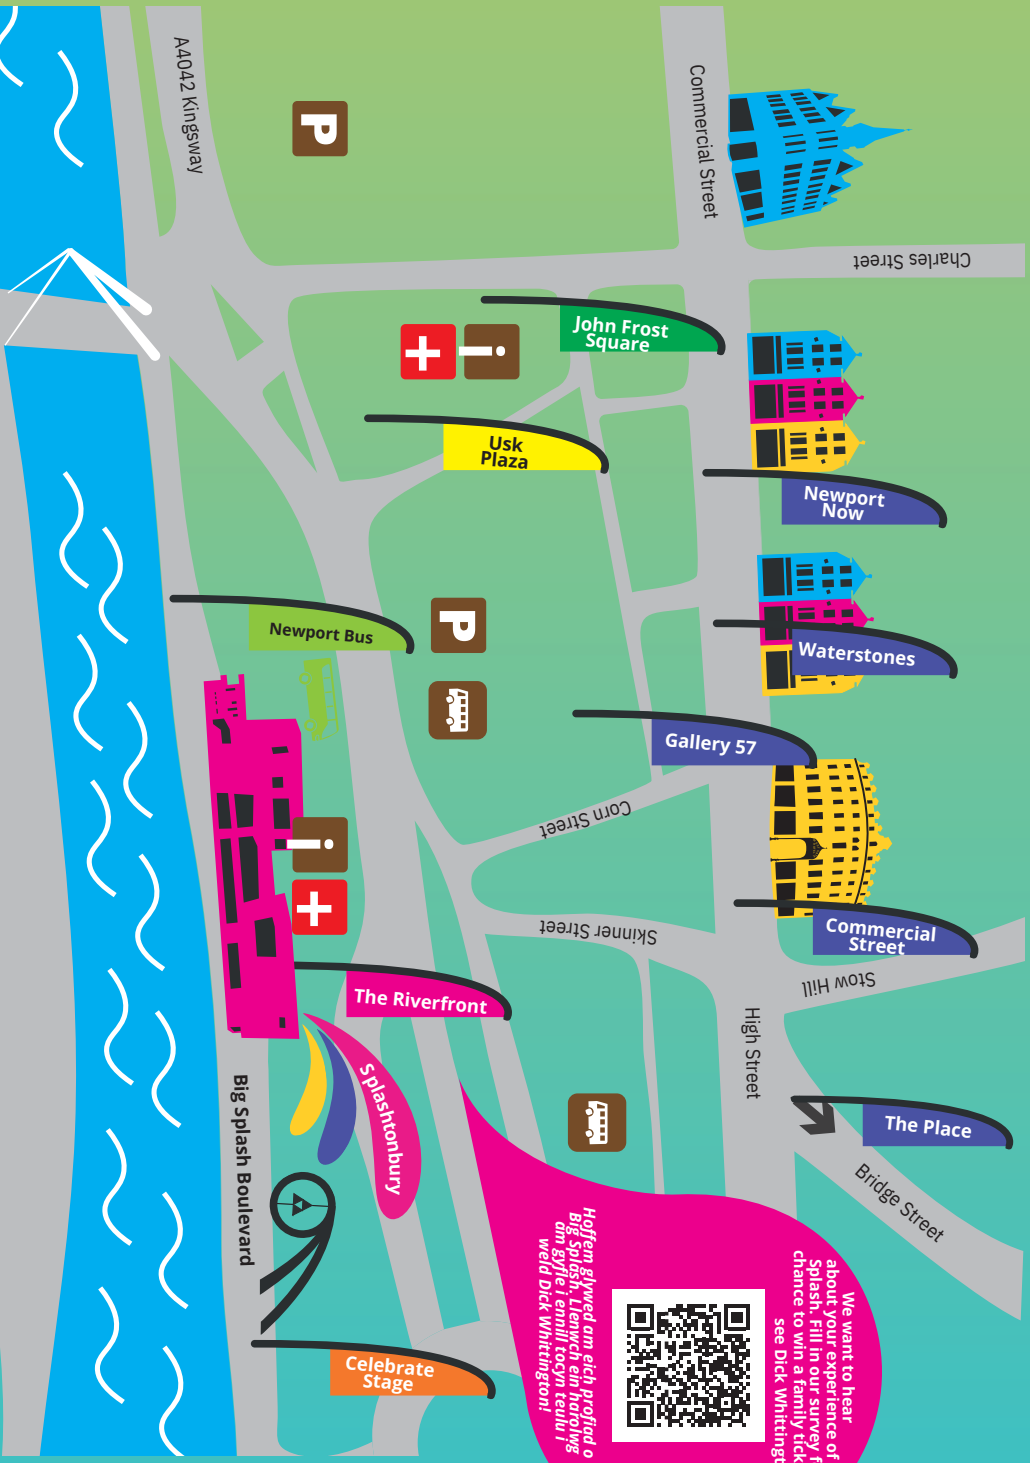

We want to hear about your experience of Big Splash. Fill in our survey for a chance to win a family ticket to see Dick Whittington!

Hoffem eidded am eich profiad o Big Splash. Llenwch ein hwyblyg am gyfle i ennill tocyn teulu i weld Dick Whittington!

P

P